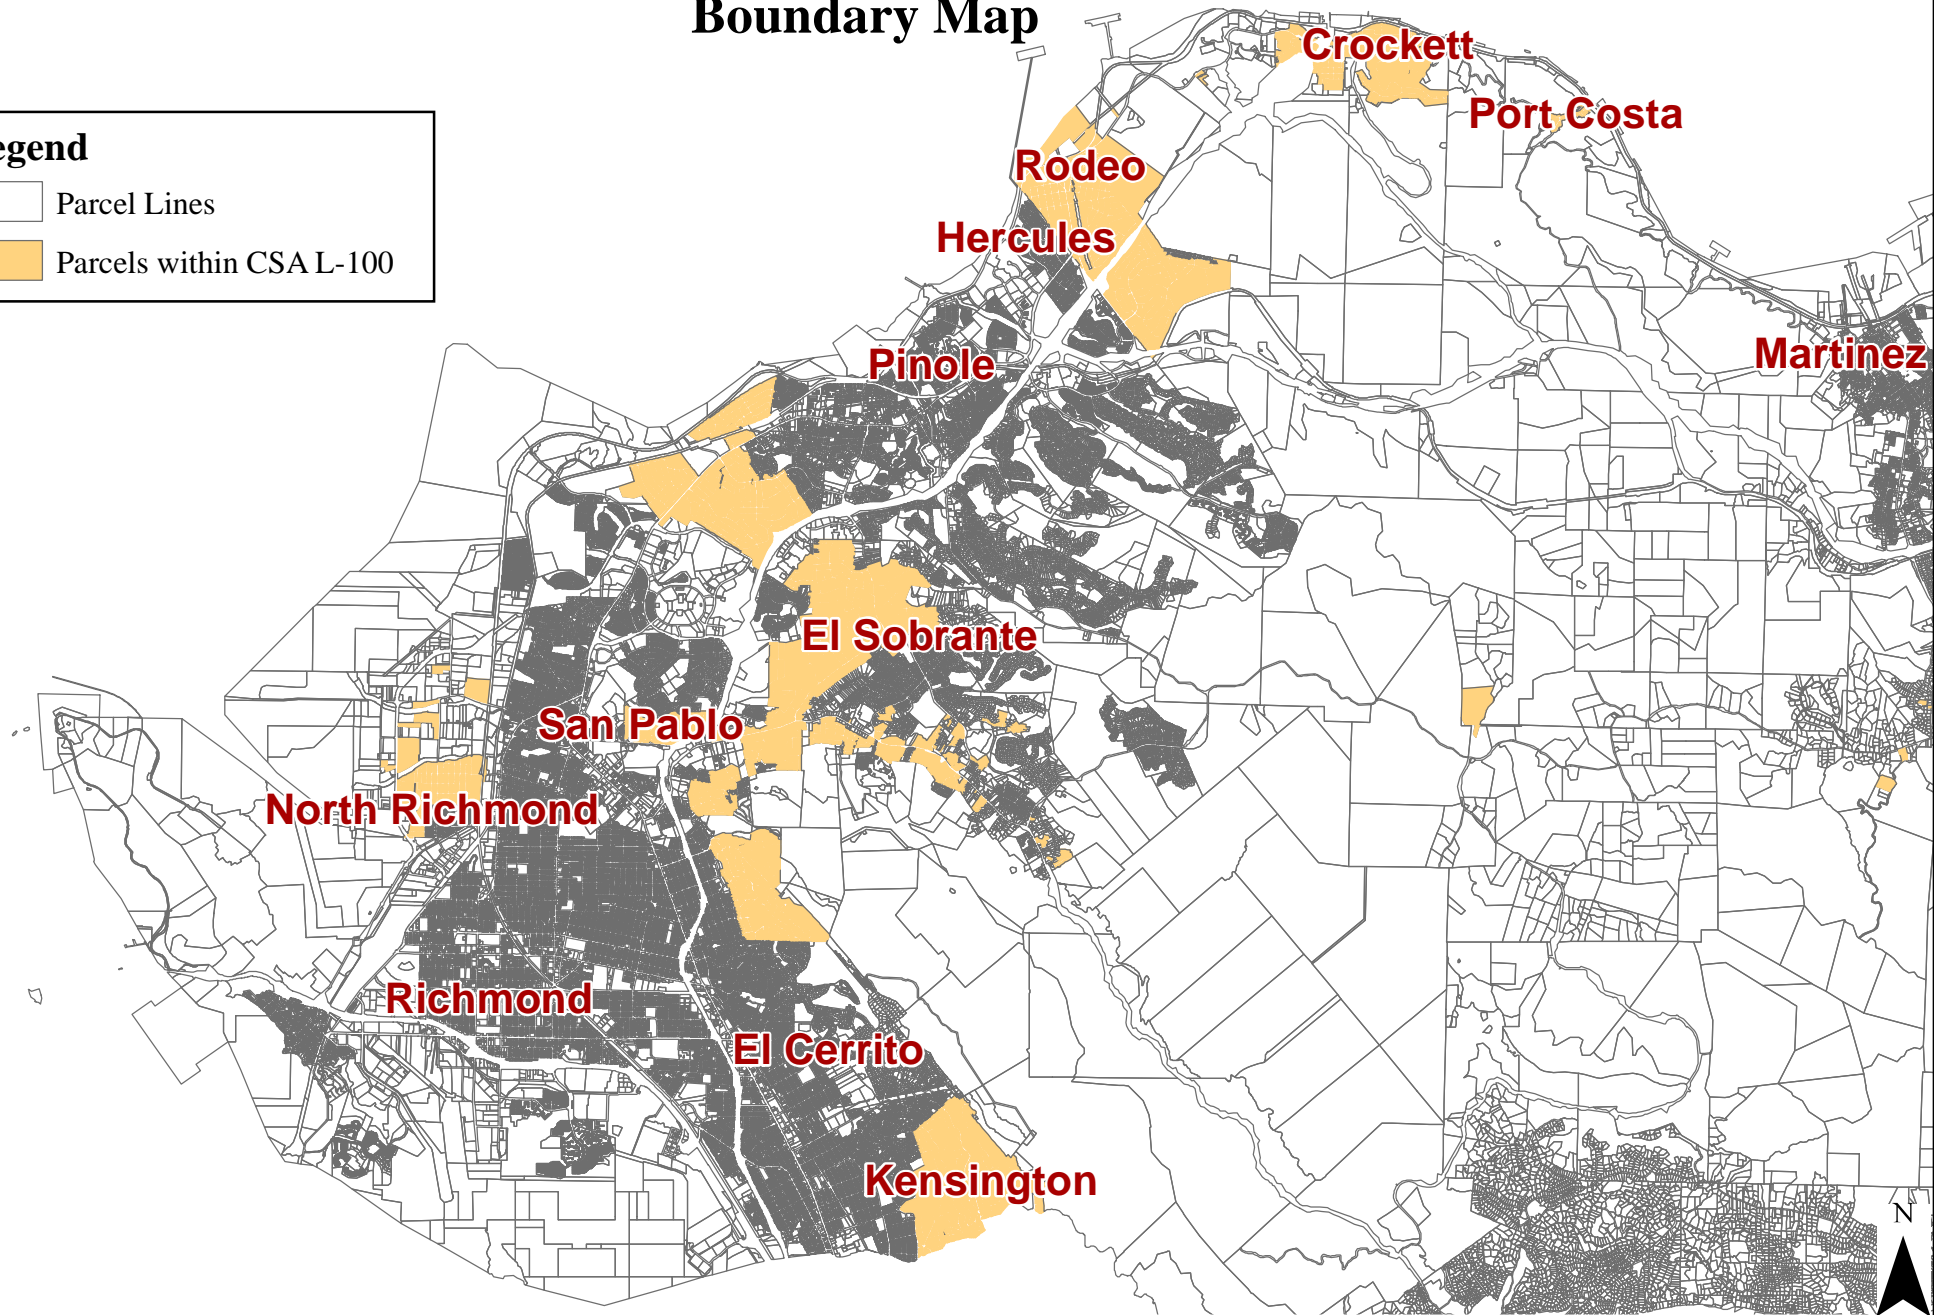

Contra Costa County Service Area (CSA) L-100 (Countywide Street Lighting) Boundary Map

Legend

- Parcel Lines
- Parcels within CSA L-100