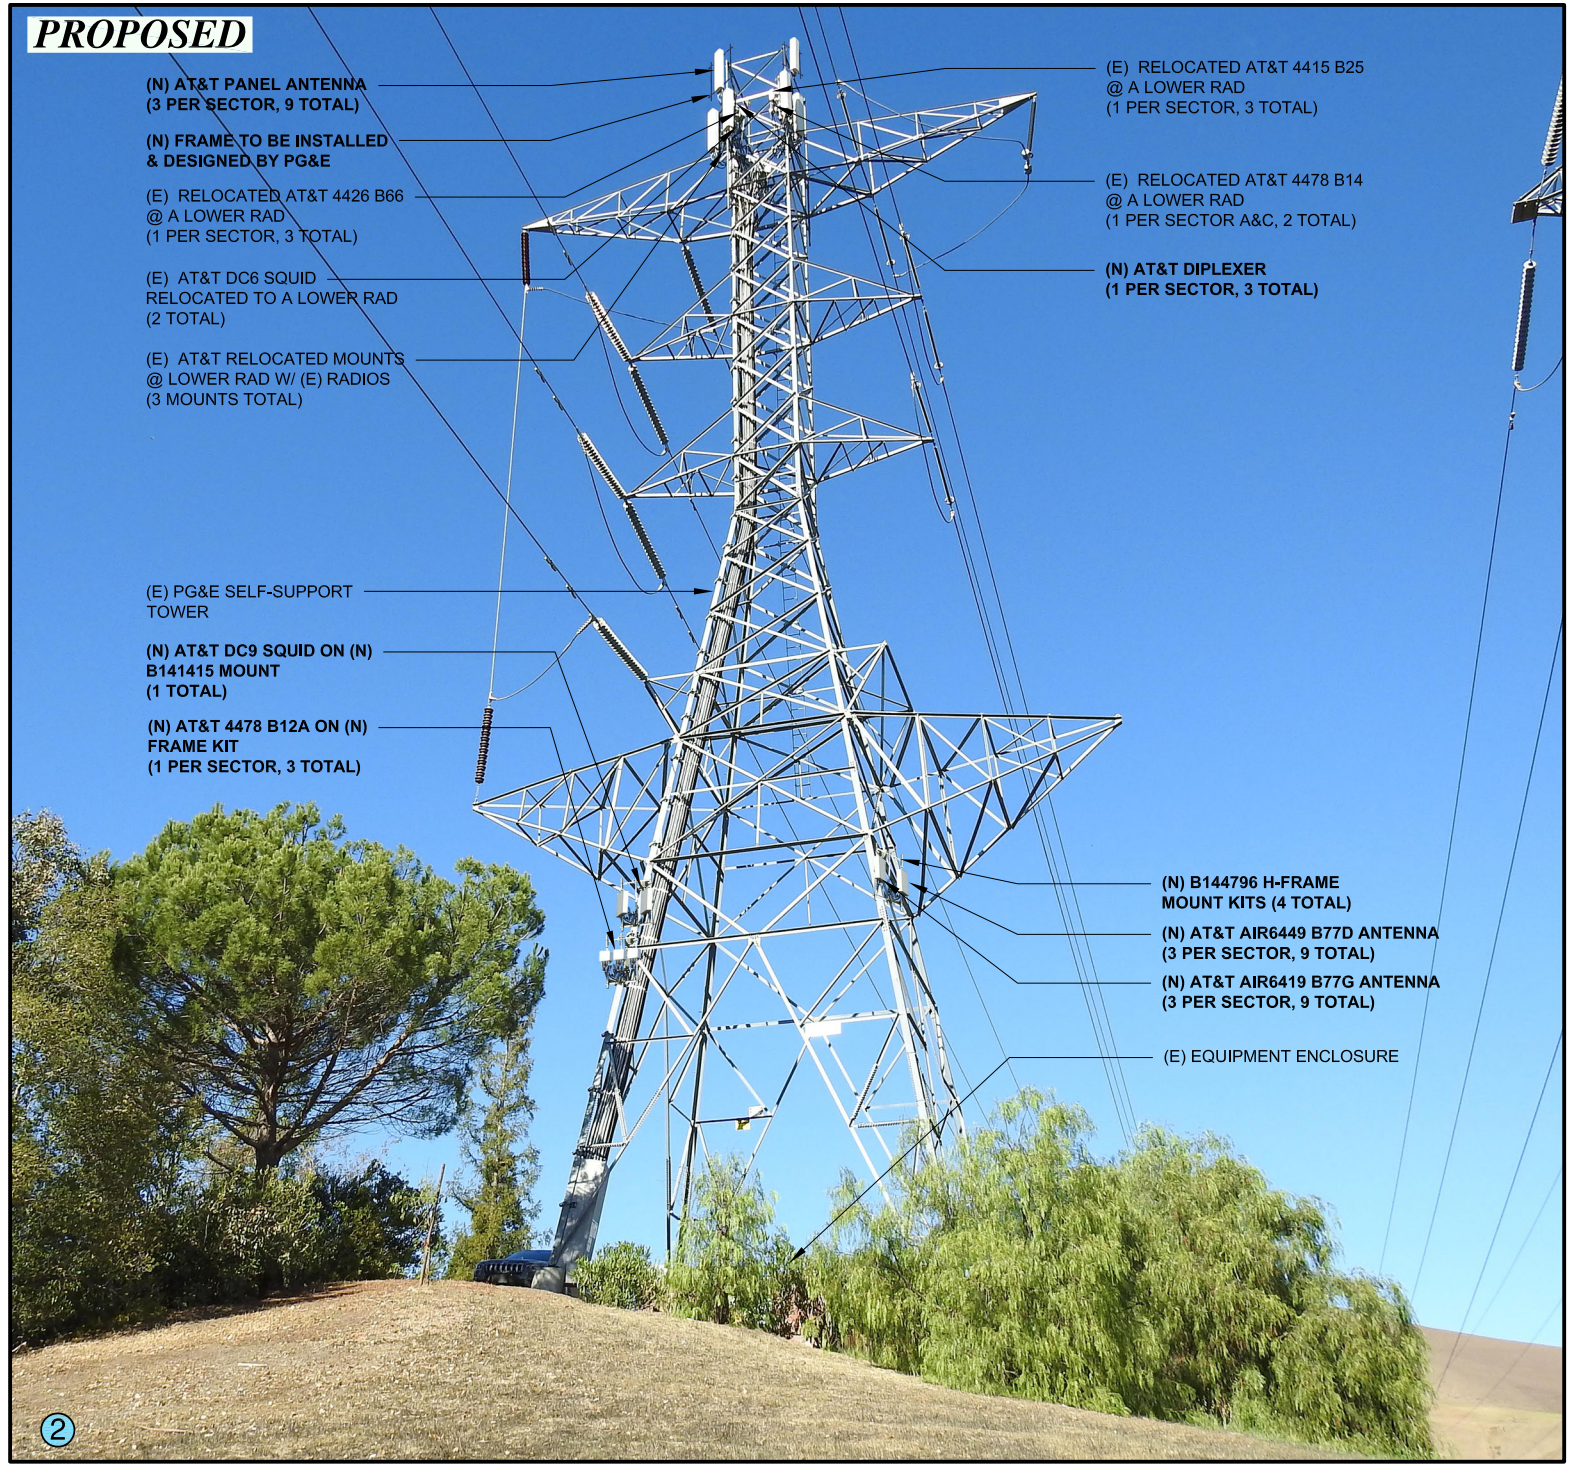

Photosimulation Viewpoint

LTE
BLACKHAWK
 (CCL04753)
 CORNER OF BLACKHAWK & EAGLES NEST
 DANVILLE, CA 94506

	THE INFORMATION CONTAINED IN THESE DOCUMENTS OR CAUSING TO BE REPRODUCED THE WHOLE OR ANY PART OF THESE DRAWINGS WITHOUT THE PERMISSION OF MASTEC NETWORK SOLUTIONS IS PROHIBITED	DRAWN BY: _____ AJM SITE NAME: _____ CCL04753 PHOTOSIM DATE: _____ 03-28-2024
--	---	---

EXISTING

PROPOSED

Photosimulation Viewpoint

LTE
BLACKHAWK
 (CCL04753)
 CORNER OF BLACKHAWK & EAGLES NEST
 DANVILLE, CA 94506

THE INFORMATION CONTAINED IN THESE DOCUMENTS OR CAUSING TO BE REPRODUCED THE WHOLE OR ANY PART OF THESE DRAWINGS WITHOUT THE PERMISSION OF MASTEC NETWORK SOLUTIONS IS PROHIBITED

DRAWN BY: _____ AJM
 SITE NAME: _____ CCL04753
 PHOTOSIM DATE: _____ 03-28-2024