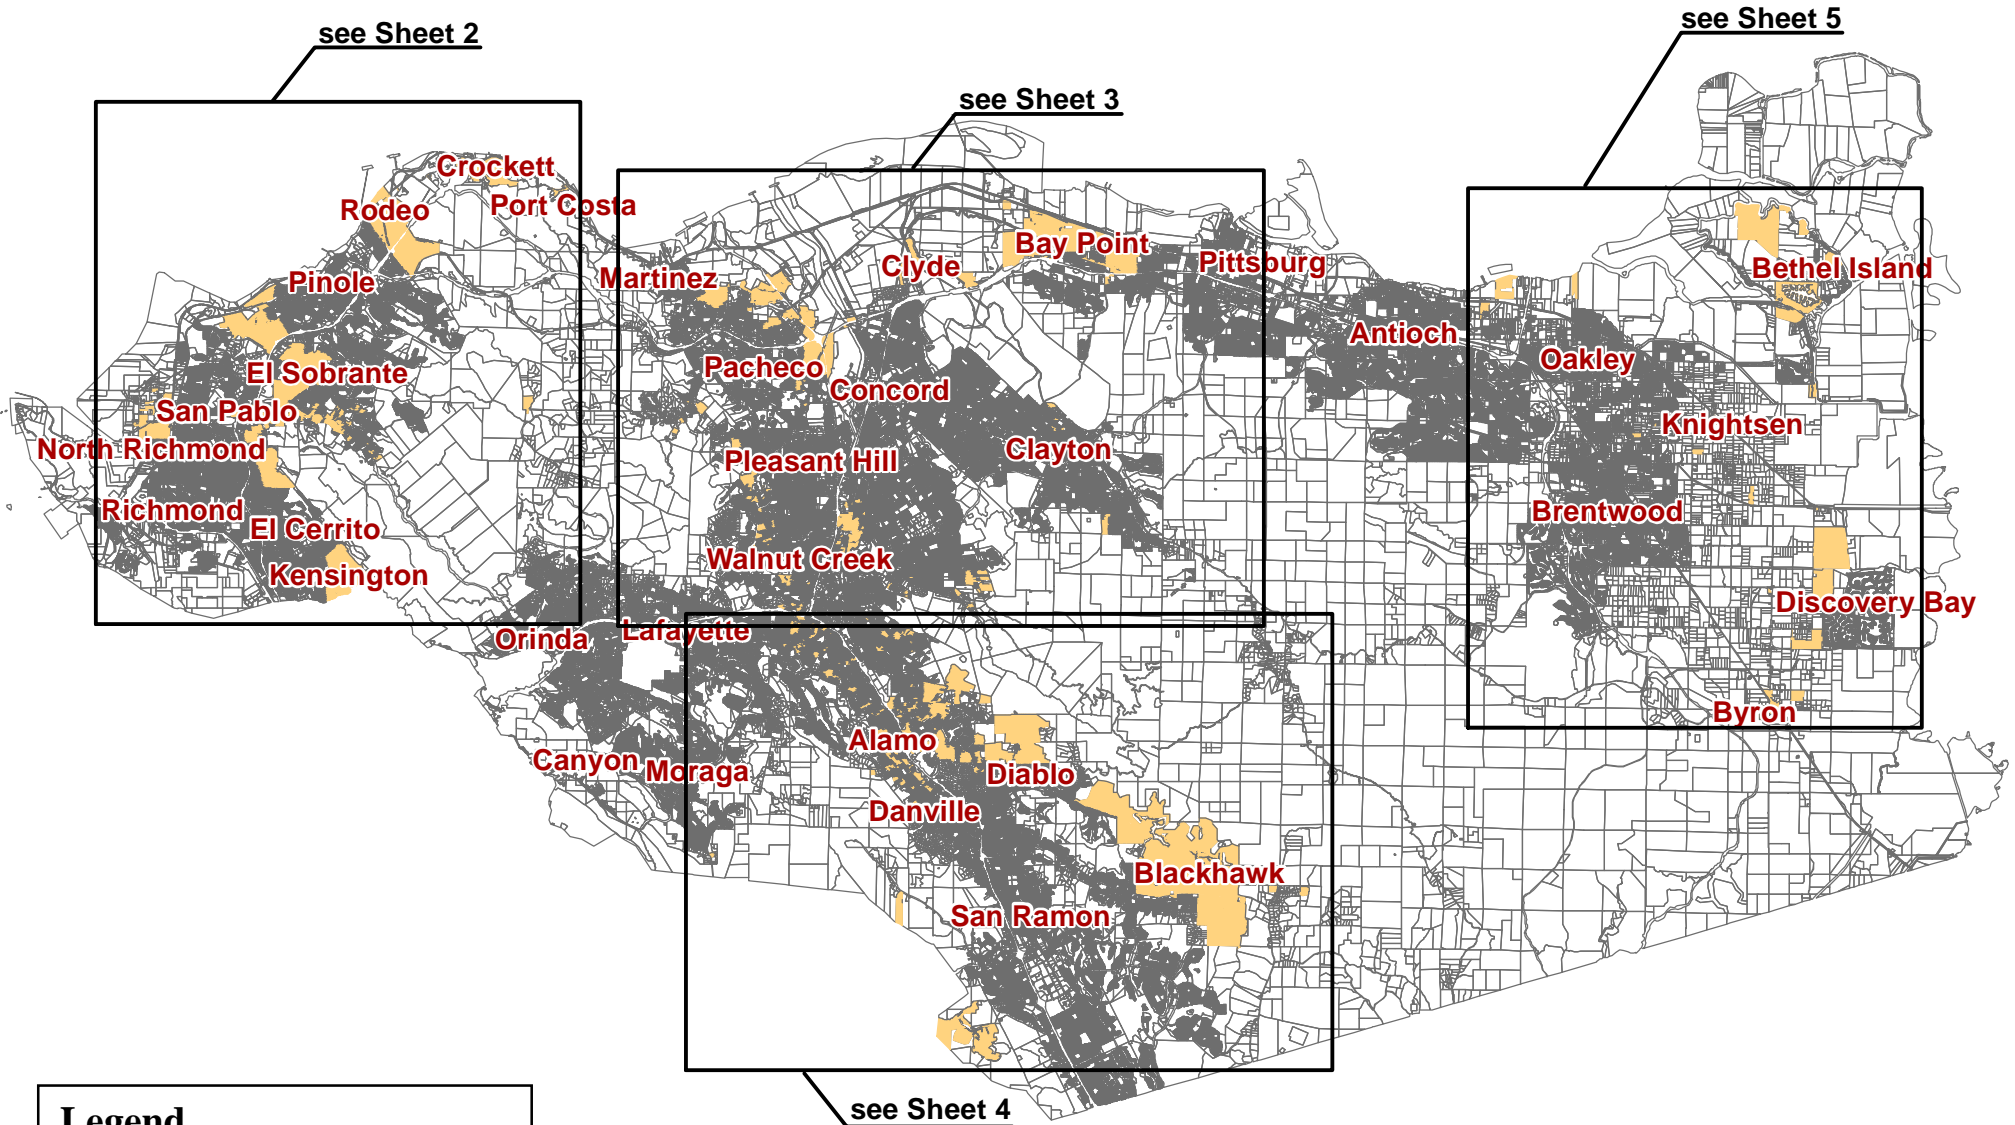

Contra Costa County Service Area (CSA) L-100 (Countywide Street Lighting) Boundary Map

Legend

- Parcel Lines
- Parcels within CSA L-100