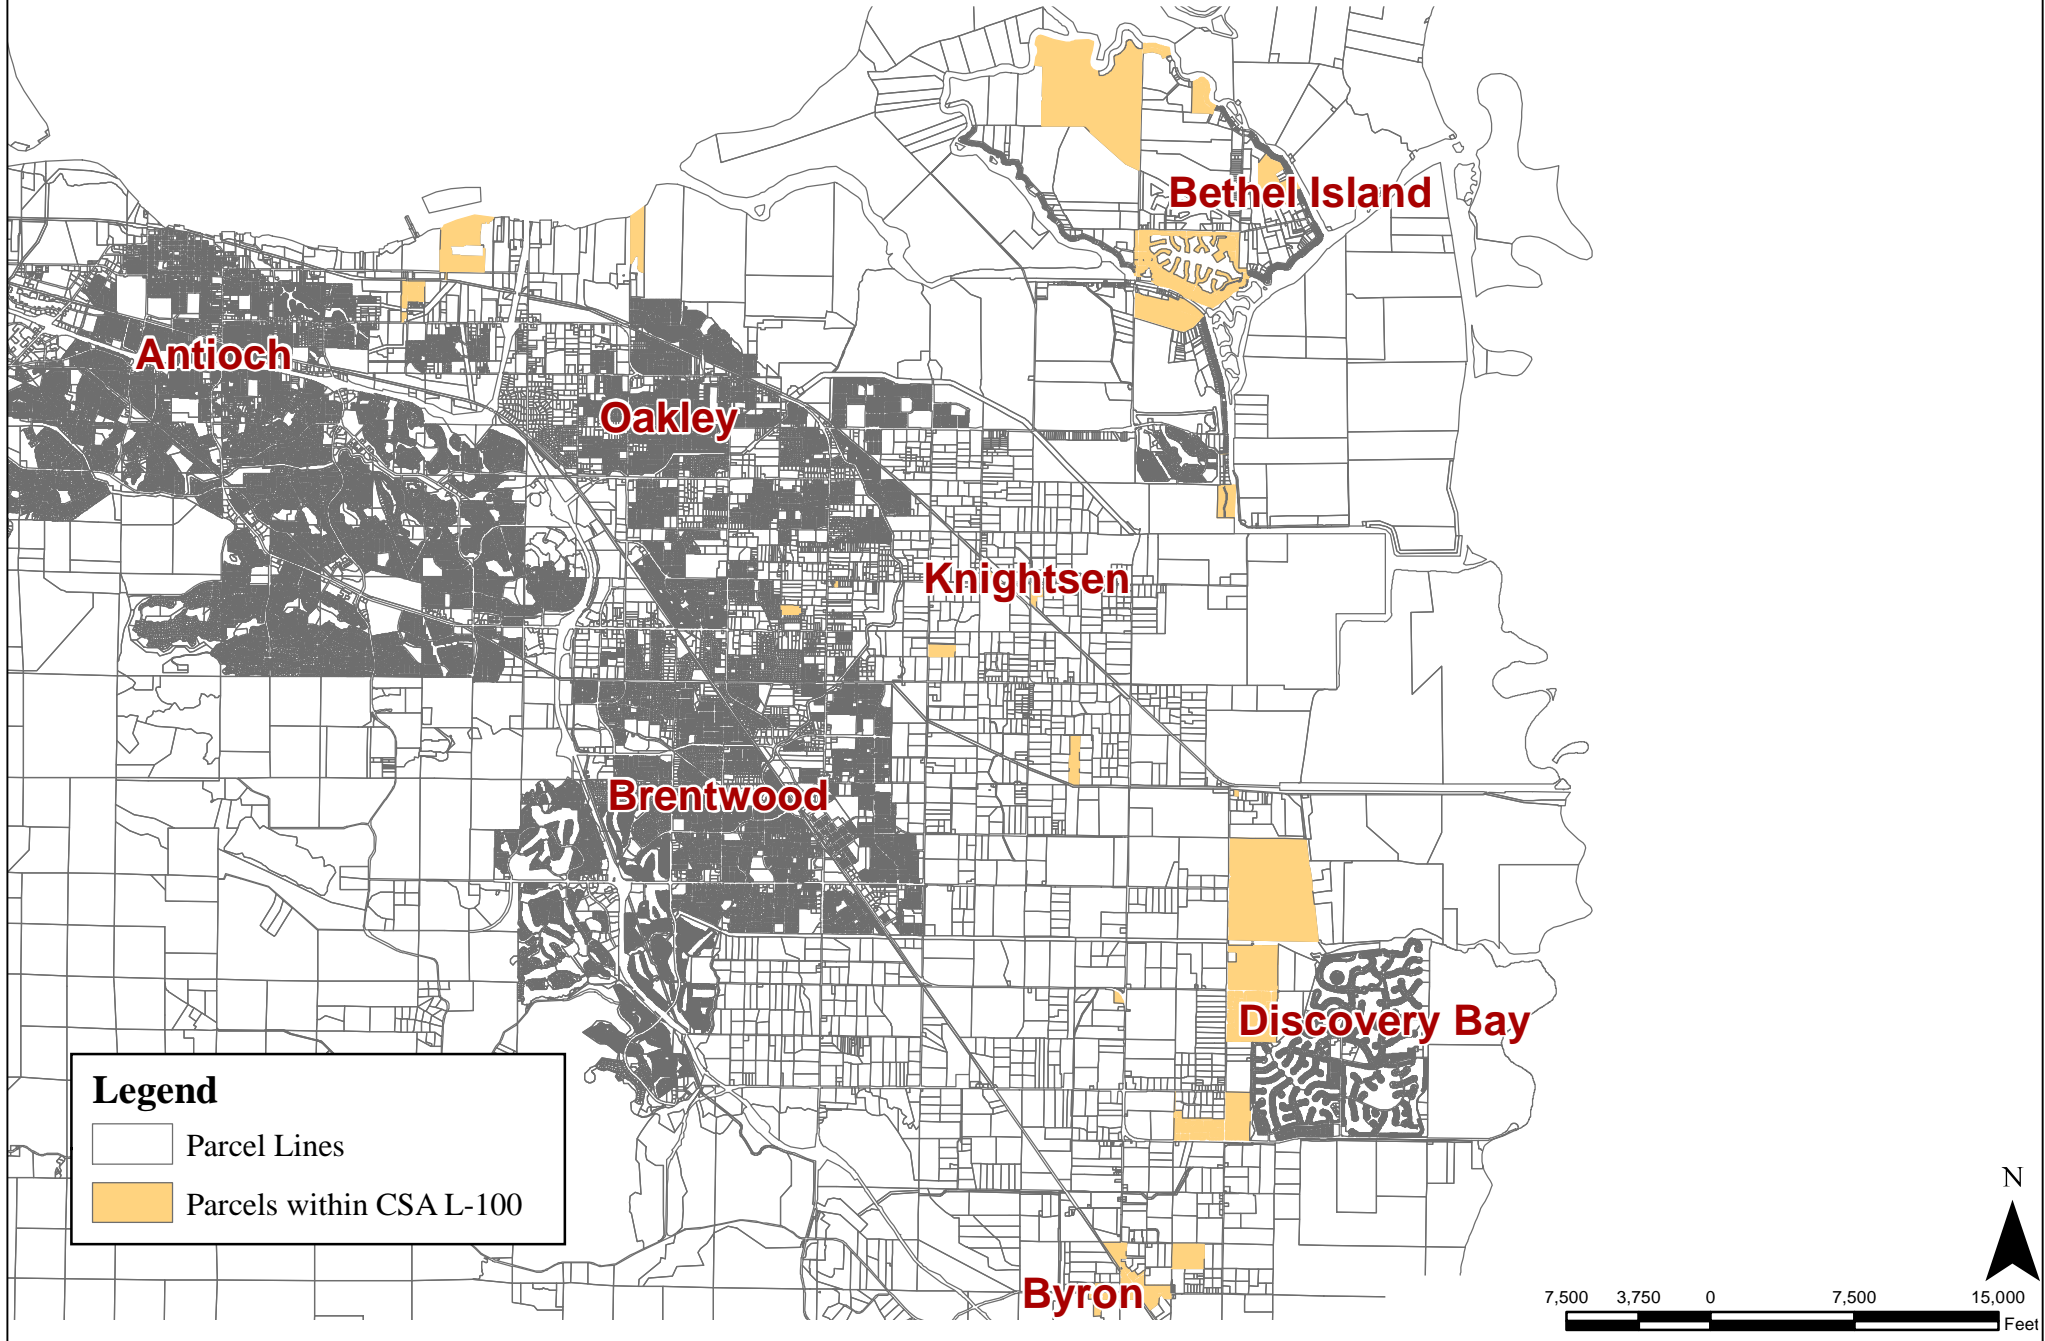

Contra Costa County Service Area (CSA) L-100 (Countywide Street Lighting) Boundary Map