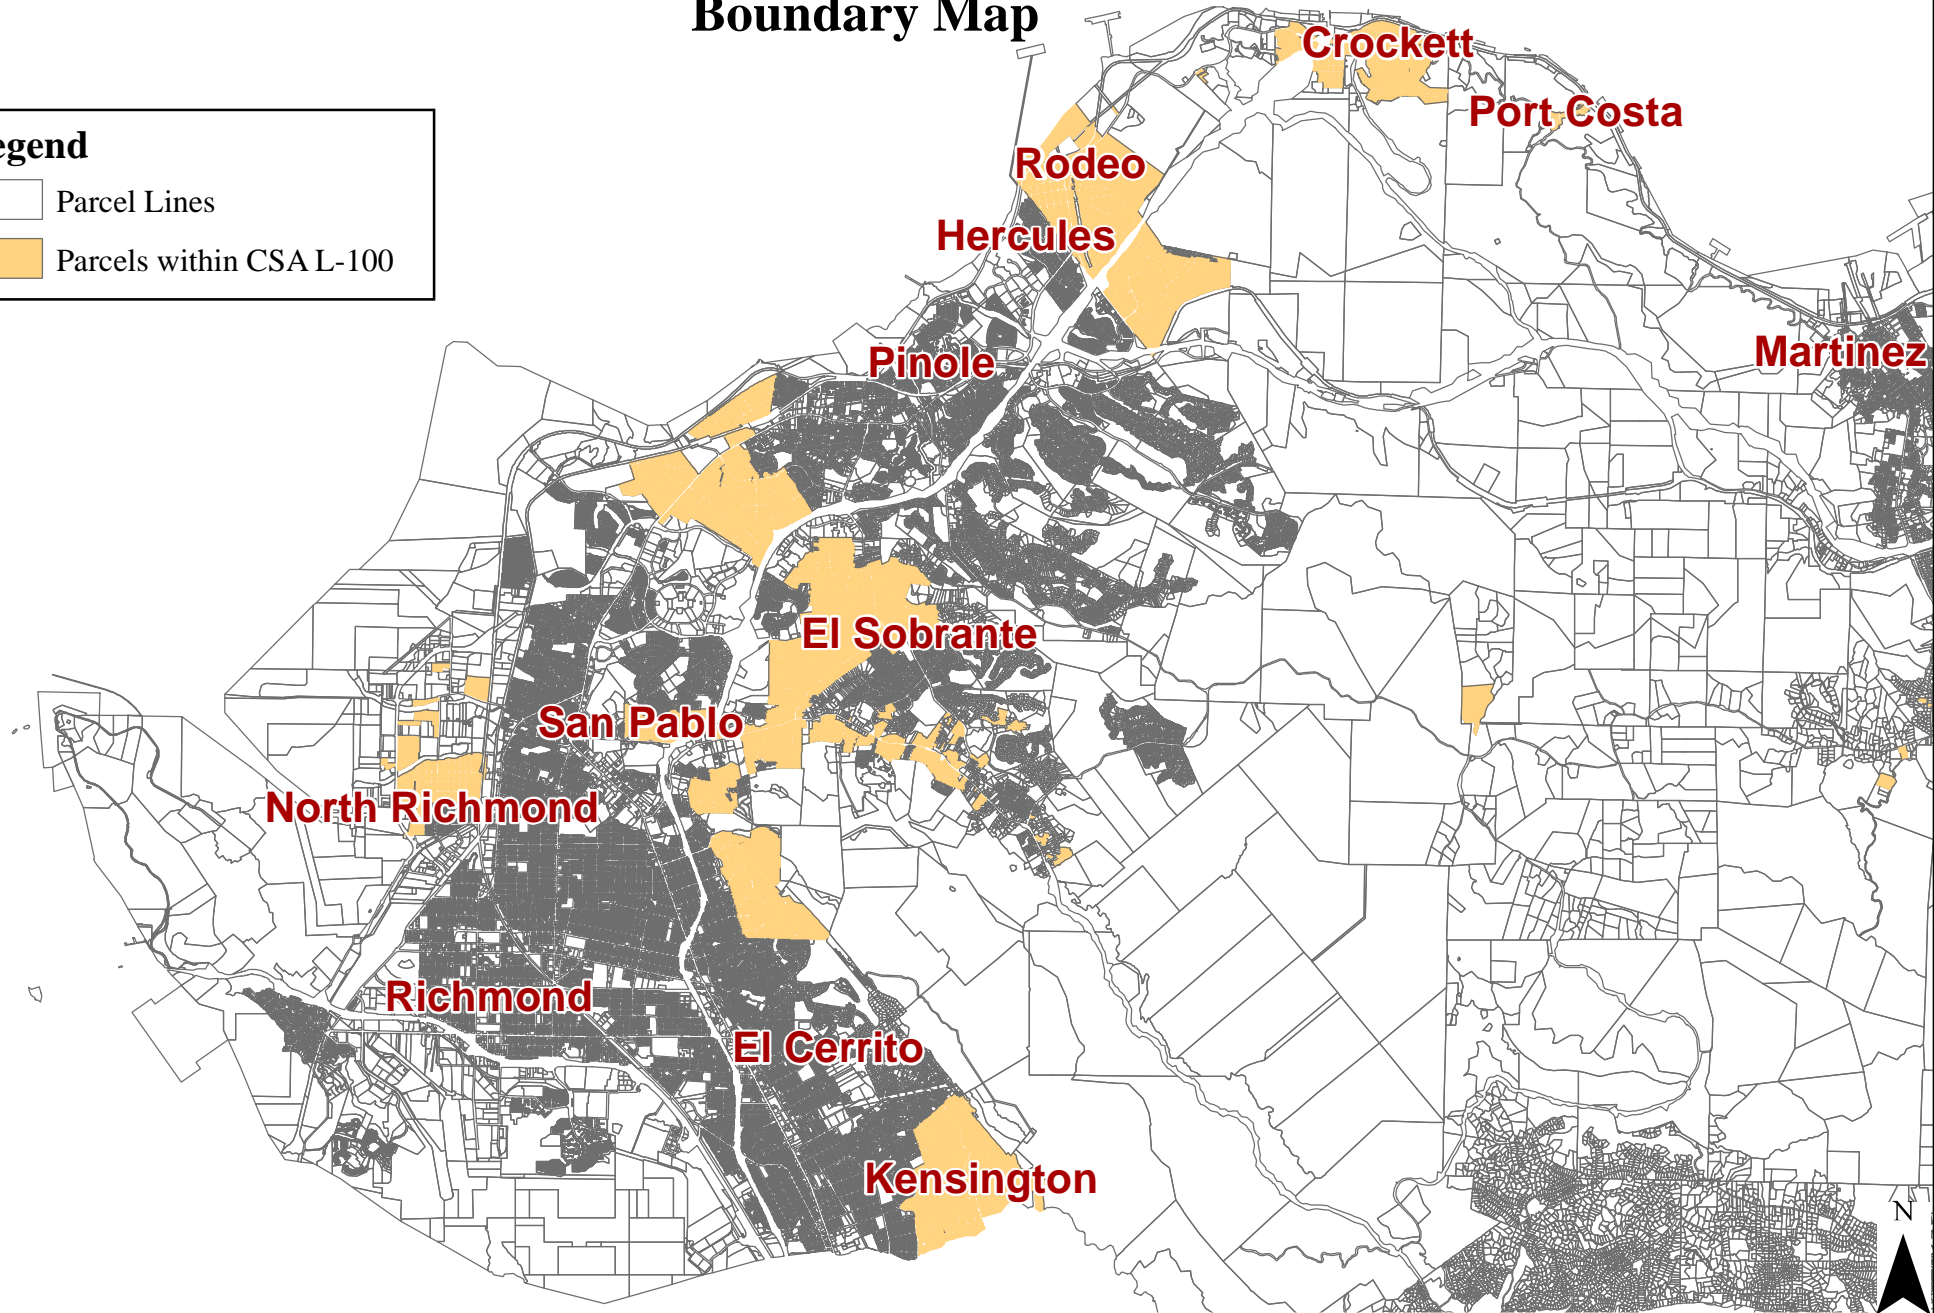

Contra Costa County Service Area (CSA) L-100 (Countywide Street Lighting) Boundary Map

Legend

- Parcel Lines
- Parcels within CSA L-100