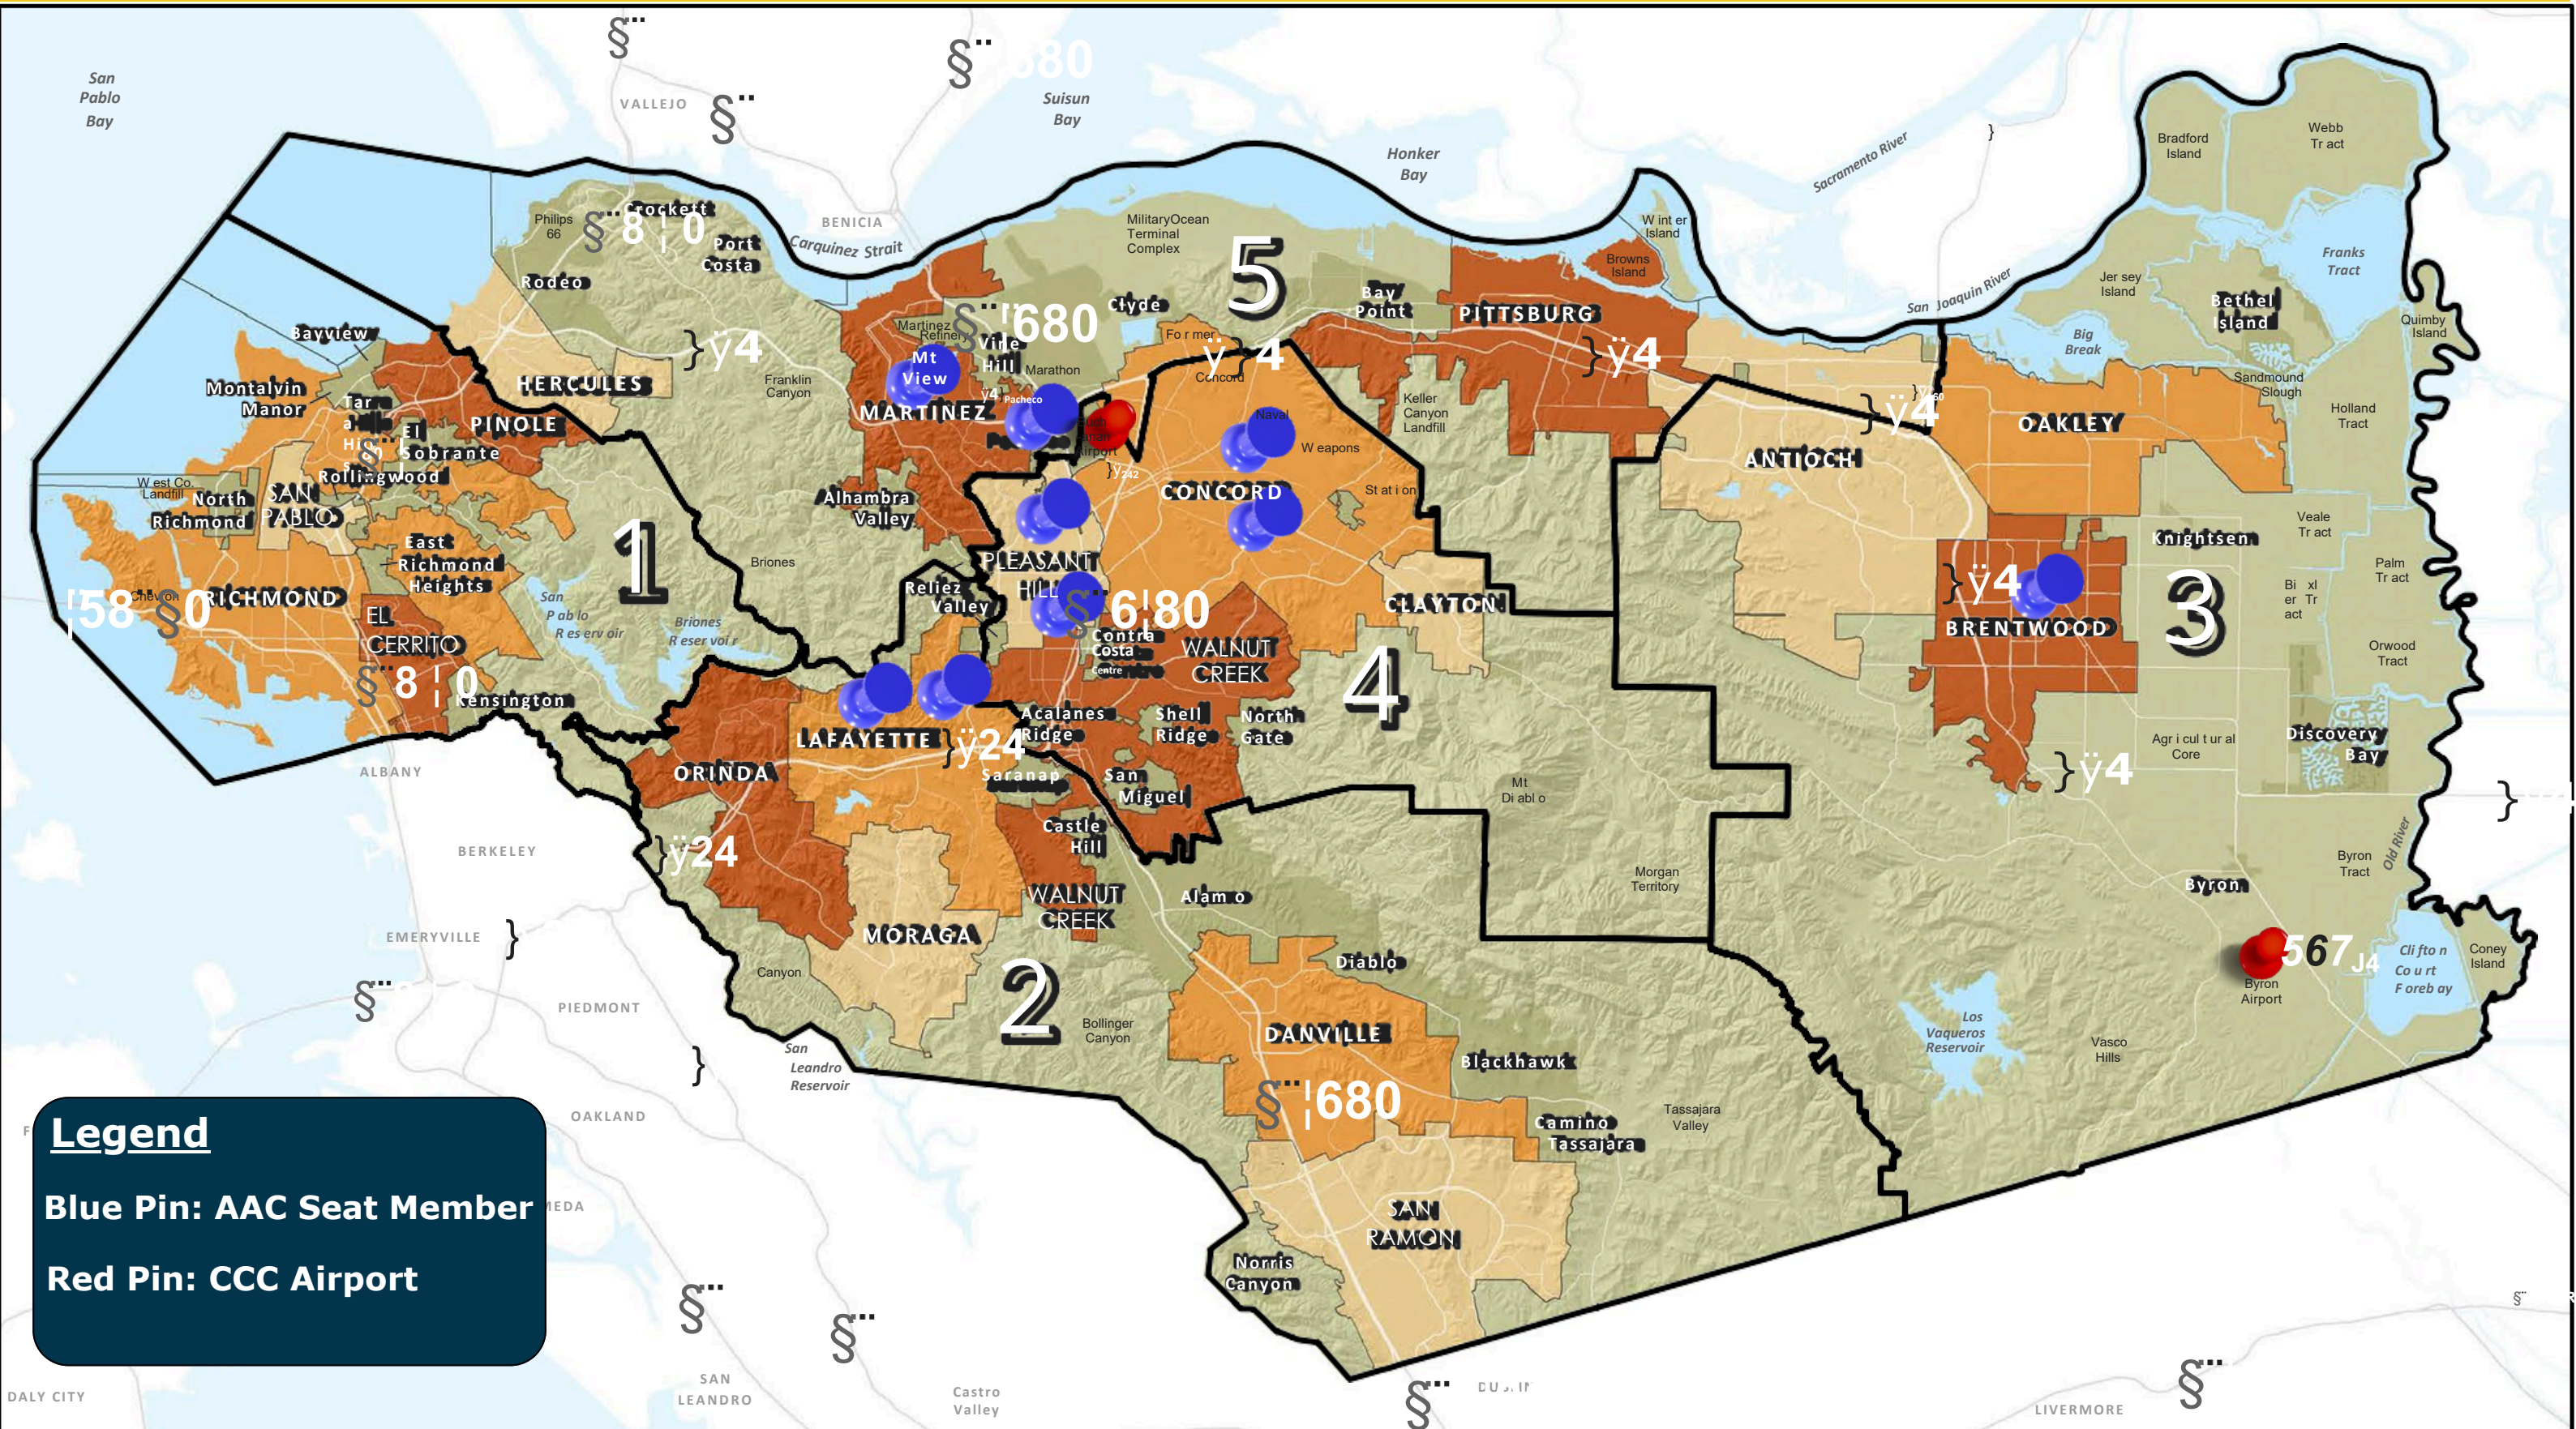

# CONTRA COSTA COUNTY

# AAC Geographical Makeup

**Legend**  
Blue Pin: AAC Seat Member  
Red Pin: CCC Airport