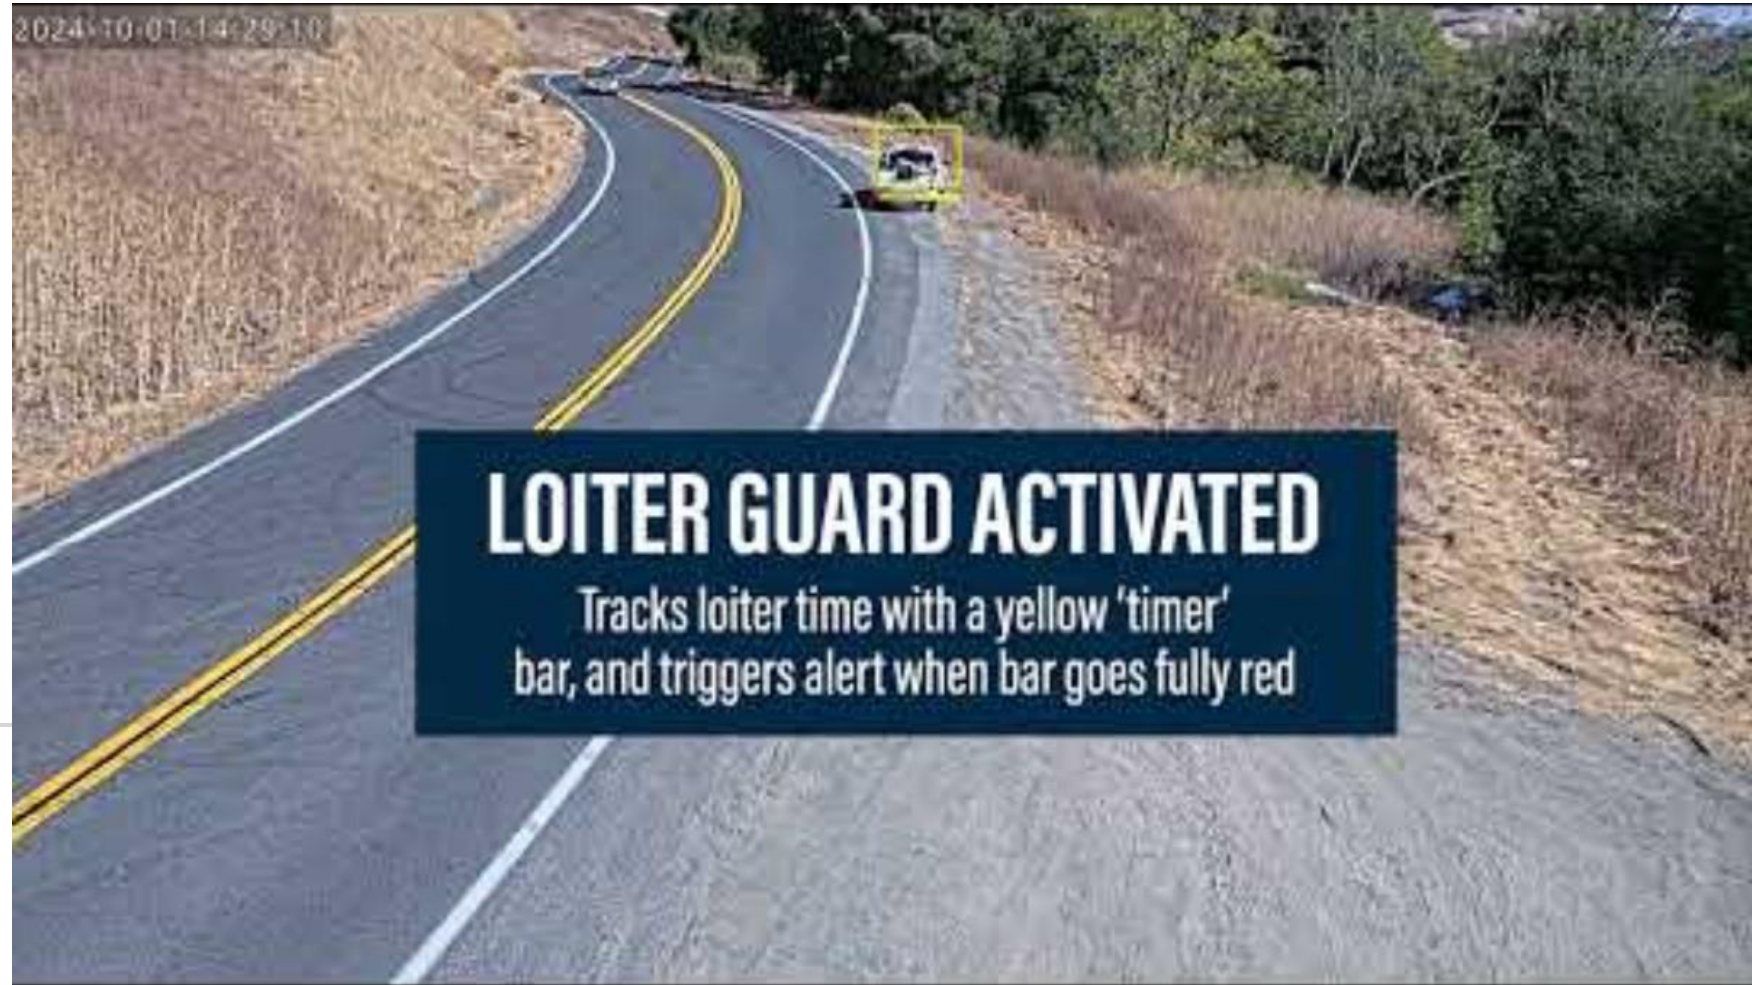

Illegal Dumping Surveillance Cameras

- Captured 10/1/24 2:30pm
- Dumping in the act
- Contacted registered owner
- Suspects returned to retrieve dumped items