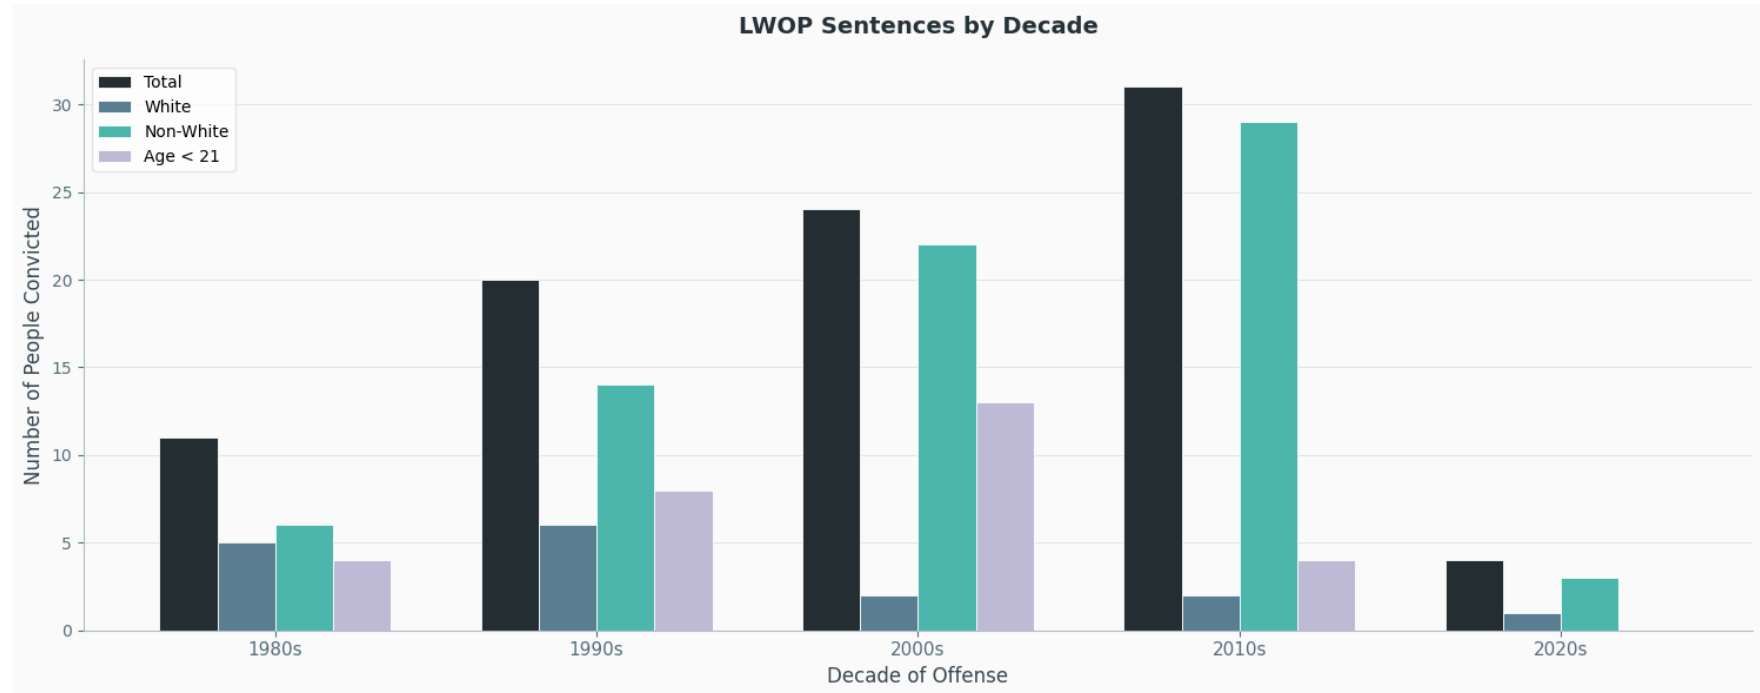

Contra Costa LWOP Population (n = 90)

Total LWOP

Contra Costa LWOP Population – Youthful Offenders (n = 50)

LWOP Among Youth (Aged 18 - 25)

Contra Costa LWOP Population – Youthful Offenders (Aged 18 - 20) (n = 27)

LWOP Among Youth (Aged 18 - 20)

* 1 white client and 26 non-white clients

LWOP by the Decade

Statewide LWOP Population (n = 5320)

Total LWOP

Statewide LWOP Population – Youthful Offenders (n = 3051)

LWOP Among Youth (Aged 18 - 25)

Statewide LWOP Population – Youthful Offenders (Aged 18 - 20) (n = 1491)

LWOP Among Youth (Aged 18 - 20)

LWOP by the Decade (Statewide)

LWOP Sentences by Decade