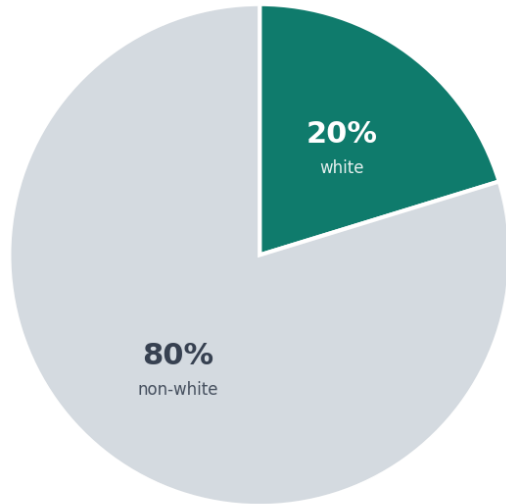

LWOP Among Youth (Aged 18 - 20)

* 1 white client and 26 non-white clients

LWOP by the Decade

Statewide LWOP Population (n = 5320)

Total LWOP

Statewide LWOP Population – Youthful Offenders (n = 3051)

LWOP Among Youth (Aged 18 - 25)

Statewide LWOP Population – Youthful Offenders (Aged 18 - 20) (n = 1491)

LWOP Among Youth (Aged 18 - 20)

LWOP by the Decade (Statewide)

LWOP Sentences by Decade