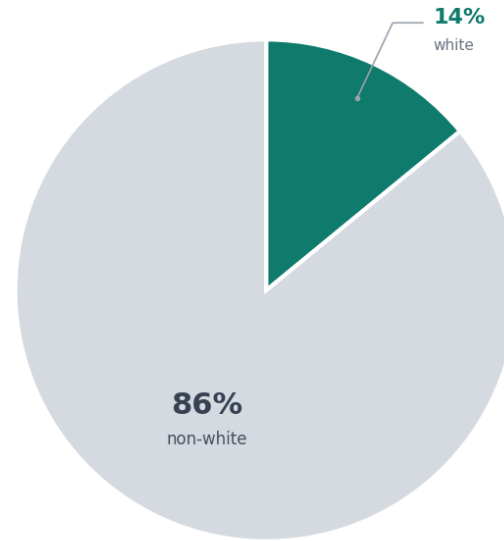

LWOP Among Youth (Aged 18 - 20)

* 1 white client and 26 non-white clients

LWOP by the Decade

Statewide LWOP Population (n = 5320)

Total LWOP

Statewide LWOP Population – Youthful Offenders (n = 3051)

LWOP Among Youth (Aged 18 - 25)

Statewide LWOP Population – Youthful Offenders (Aged 18 - 20) (n = 1491)

LWOP Among Youth (Aged 18 - 20)

LWOP by the Decade (Statewide)

LWOP Sentences by Decade