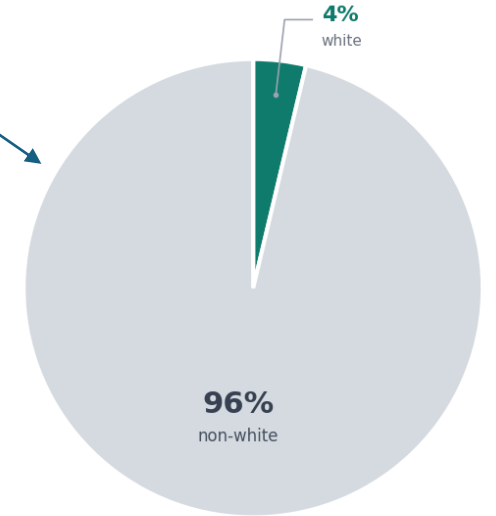

Contra Costa LWOP Population (n = 90)

Total LWOP

Contra Costa LWOP Population – Youthful Offenders (n = 50)

LWOP Among Youth (Aged 18 - 25)

Contra Costa LWOP Population – Youthful Offenders (Aged 18 - 20) (n = 27)

LWOP Among Youth (Aged 18 - 20)

* 1 white client and 26 non-white clients

LWOP by the Decade

Statewide LWOP Population (n = 5320)

Total LWOP

Statewide LWOP Population – Youthful Offenders (n = 3051)

LWOP Among Youth (Aged 18 - 25)

Statewide LWOP Population – Youthful Offenders (Aged 18 - 20) (n = 1491)

LWOP Among Youth (Aged 18 - 20)

LWOP by the Decade (Statewide)

LWOP Sentences by Decade