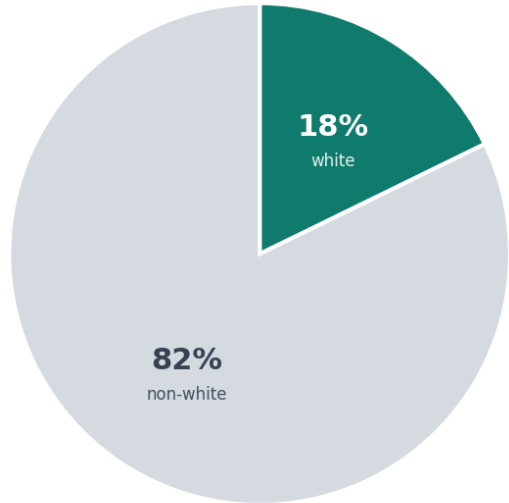

Contra Costa LWOP Population (n = 90)

Total LWOP

Contra Costa LWOP Population – Youthful Offenders (n = 50)

LWOP Among Youth (Aged 18 - 25)

Contra Costa LWOP Population – Youthful Offenders (Aged 18 - 20) (n = 27)

LWOP Among Youth (Aged 18 - 20)

* 1 white client and 26 non-white clients

LWOP by the Decade

Statewide LWOP Population (n = 5320)

Total LWOP

Statewide LWOP Population – Youthful Offenders (n = 3051)

LWOP Among Youth (Aged 18 - 25)

Statewide LWOP Population – Youthful Offenders (Aged 18 - 20) (n = 1491)

LWOP Among Youth (Aged 18 - 20)

LWOP by the Decade (Statewide)

LWOP Sentences by Decade