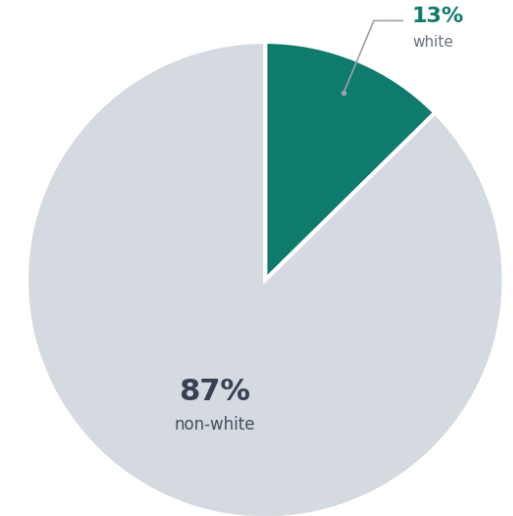

LWOP Among Youth (Aged 18 - 20)

* 1 white client and 26 non-white clients

LWOP by the Decade

Statewide LWOP Population (n = 5320)

Total LWOP

Statewide LWOP Population – Youthful Offenders (n = 3051)

LWOP Among Youth (Aged 18 - 25)

Statewide LWOP Population – Youthful Offenders (Aged 18 - 20) (n = 1491)

LWOP Among Youth (Aged 18 - 20)

LWOP by the Decade (Statewide)

LWOP Sentences by Decade