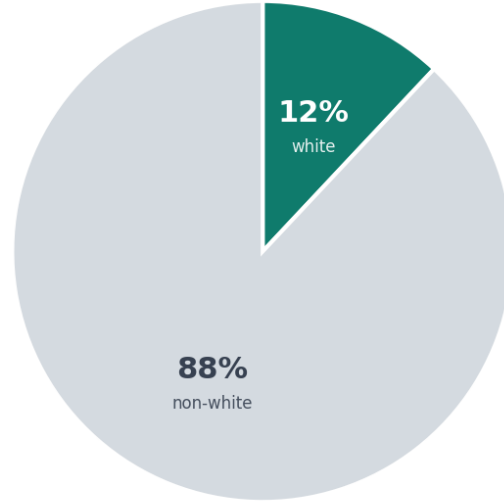

Contra Costa LWOP Population (n = 90)

Total LWOP

Contra Costa LWOP Population – Youthful Offenders (n = 50)

LWOP Among Youth (Aged 18 - 25)

Contra Costa LWOP Population – Youthful Offenders (Aged 18 - 20) (n = 27)

LWOP Among Youth (Aged 18 - 20)

* 1 white client and 26 non-white clients

LWOP by the Decade

Statewide LWOP Population (n = 5320)

Total LWOP

Statewide LWOP Population – Youthful Offenders (n = 3051)

LWOP Among Youth (Aged 18 - 25)

Statewide LWOP Population – Youthful Offenders (Aged 18 - 20) (n = 1491)

LWOP Among Youth (Aged 18 - 20)

LWOP by the Decade (Statewide)

LWOP Sentences by Decade